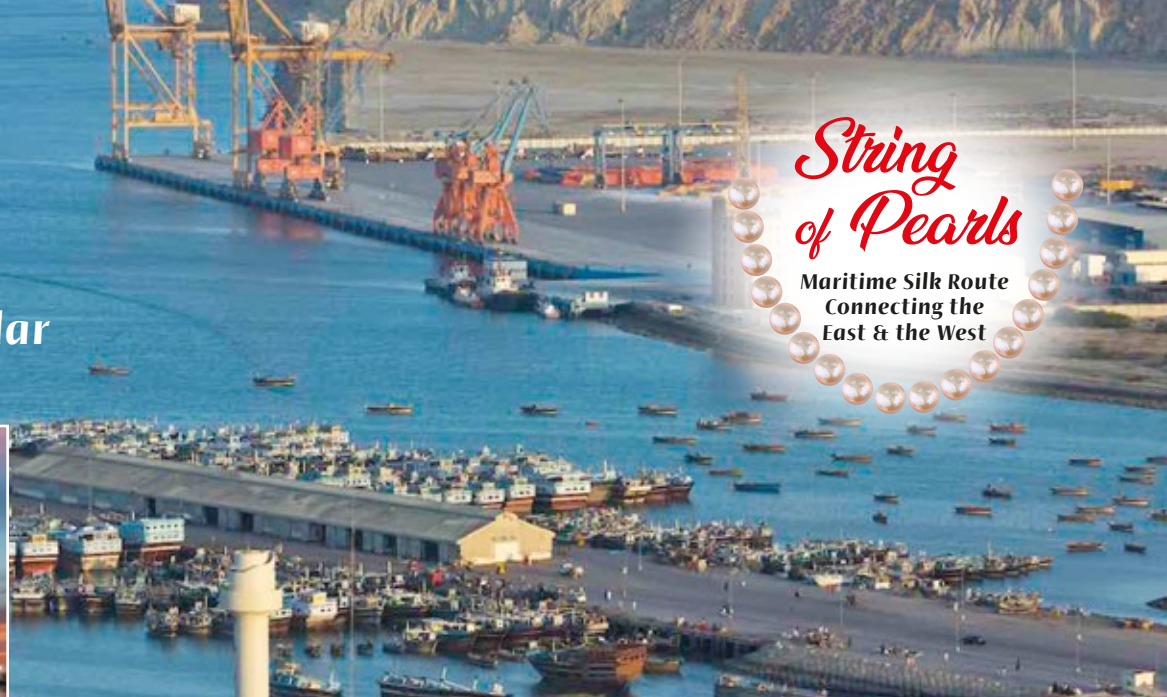

2024

String of Pearls

Maritime Silk Route
Connecting the
East & the West

Maritime Route Connecting the East & the West

Welcome to the 2024 TruVic Calendar showcasing the "String of Pearls Maritime Silk Route Connecting the East & the West". This enchanting network, resembles a string of precious pearls. This network connects Asia, Africa, and the Middle East with Europe spanning from Gwadar in Pakistan to Hambantota in Sri Lanka. These radiant pearls symbolize a vision of global maritime trade integration. This initiative weaves together ancient trade routes with modern infrastructure, offering a glimpse of a harmonious, interconnected world, in which mutual prosperity shines brightly like jewels.

2024

Pakistan-Port of Gwadar

Gateway to the Arabian Sea

String of Pearls

Maritime Silk Route
Connecting the East & the West

SEPTEMBER

S	M	T	W	T	F	S
01	02	03	04	05	06	07
08	09	10	11	12	13	14
15	16 ●●	17 ●●●	18	19	20	21
22	23	24	25	26	27	28
29	30					